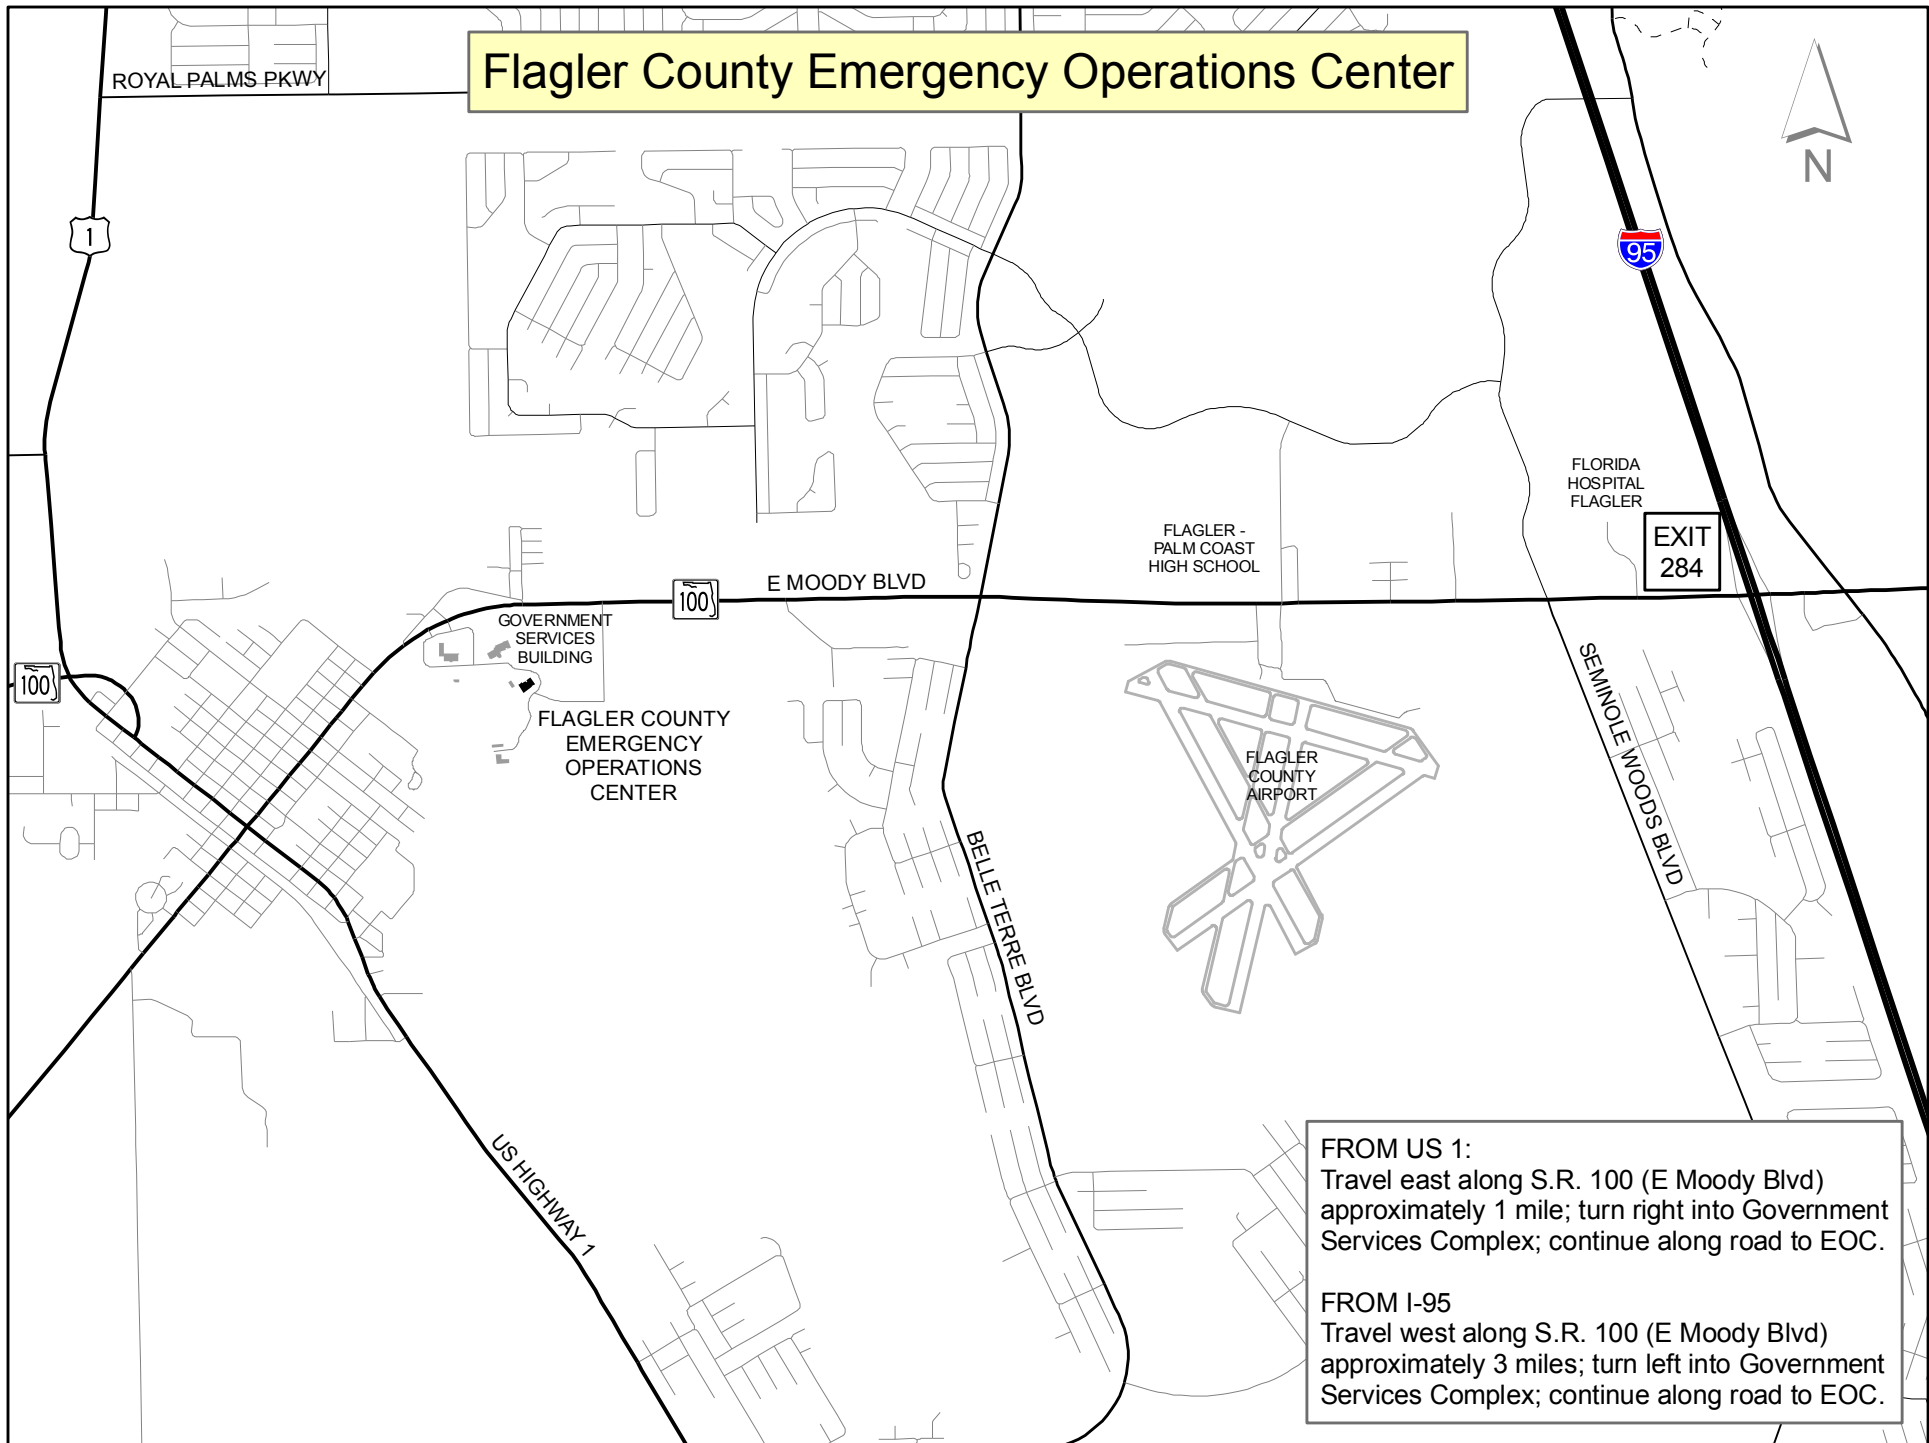

Flagler County Emergency Operations Center

FROM US 1:
Travel east along S.R. 100 (E Moody Blvd) approximately 1 mile; turn right into Government Services Complex; continue along road to EOC.

FROM I-95
Travel west along S.R. 100 (E Moody Blvd) approximately 3 miles; turn left into Government Services Complex; continue along road to EOC.